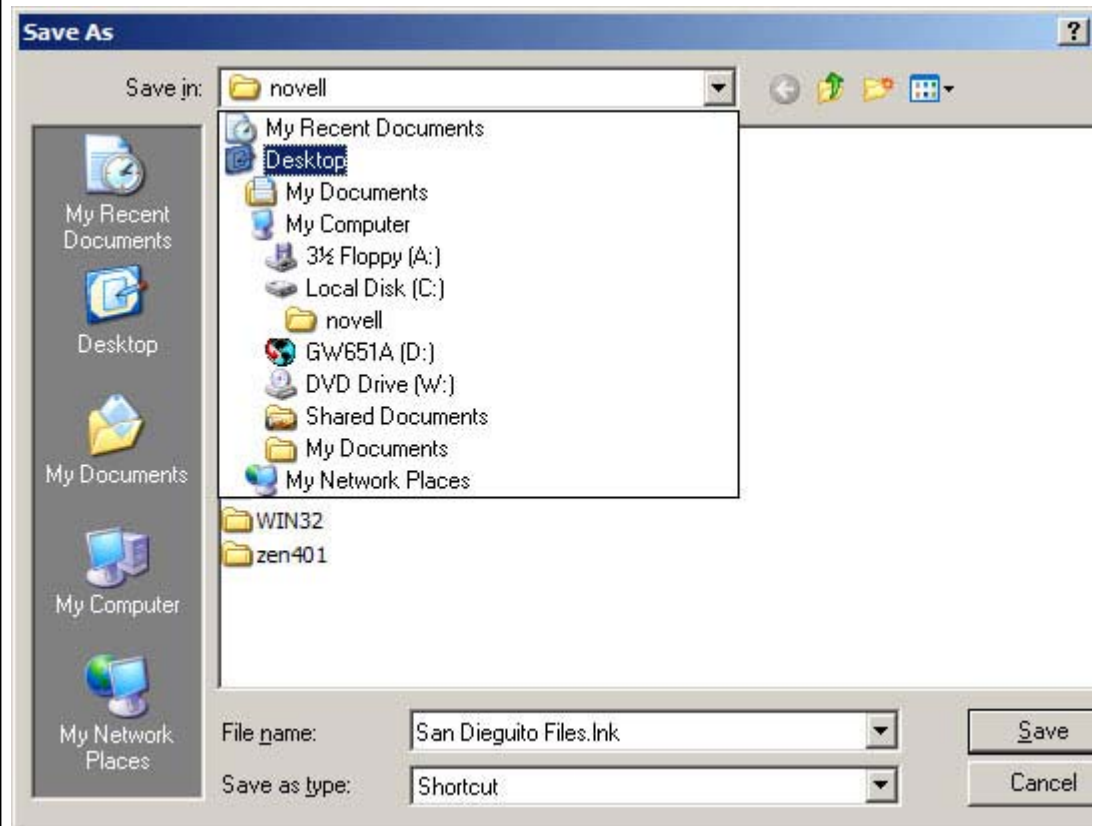

Netstorage Advanced Mode

For Windows 98/ME/2000/XP - [Mac Users click here](#)

FOR HOME/PERSONAL COMPUTERS ONLY!!!

Netstorage allows for easy dragging and dropping of files, straight from your windows desktop. You can even open/save files straight from any Windows program to your folder here at San Dieguito.

To connect this way, first you must save a shortcut on your computer.

1) Navigate to the link below, and choose "Save As"

<http://www.sduhsd.net/help/San-Dieguito-Files.Ink>

2) Save the "Shortcut" to your desktop